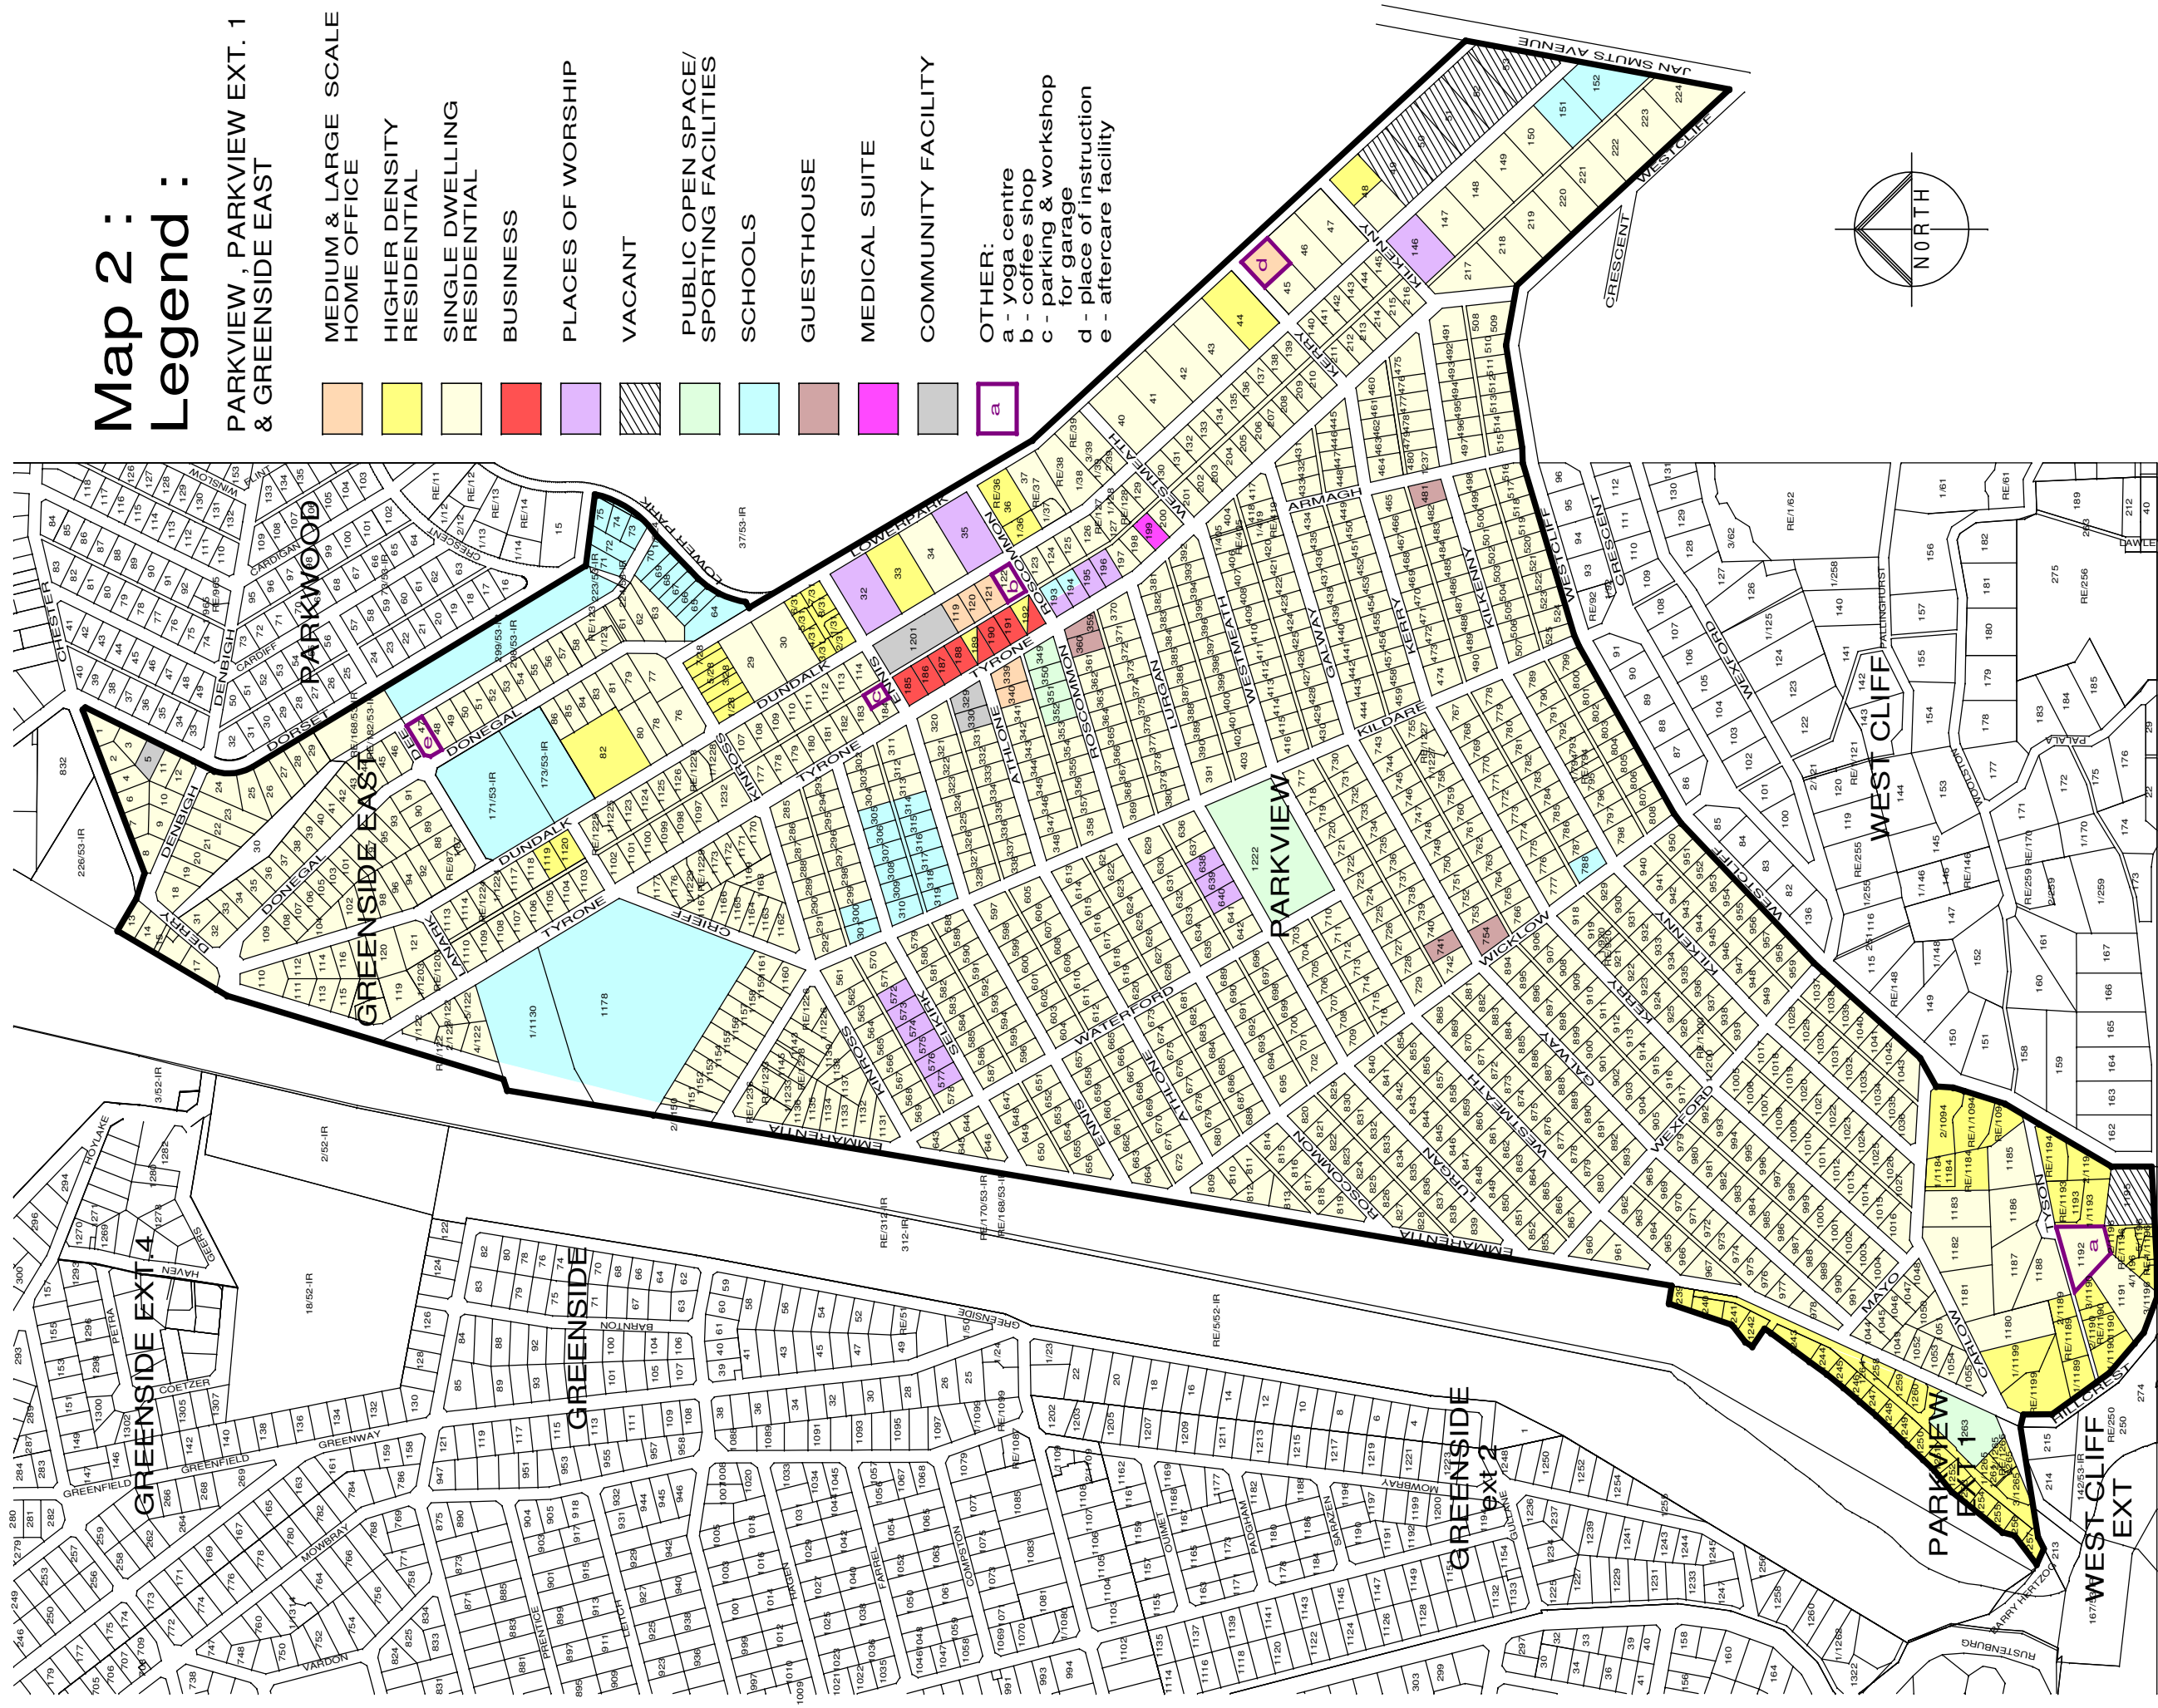

Map 2 : Legend :

PARKVIEW , PARKVIEW EXT. 1
& GREENSIDE EAST

- MEDIUM & LARGE SCALE HOME OFFICE
- HIGHER DENSITY RESIDENTIAL
- SINGLE DWELLING RESIDENTIAL
- BUSINESS
- PLACES OF WORSHIP
- VACANT
- PUBLIC OPEN SPACE/ SPORTING FACILITIES
- SCHOOLS
- GUESTHOUSE
- MEDICAL SUITE
- COMMUNITY FACILITY

OTHER:

- a - yoga centre
- b - coffee shop
- c - parking & workshop for garage
- d - place of instruction
- e - aftercare facility

Parkview Precinct Plan Map 2: Current Land Use Plan May 2011